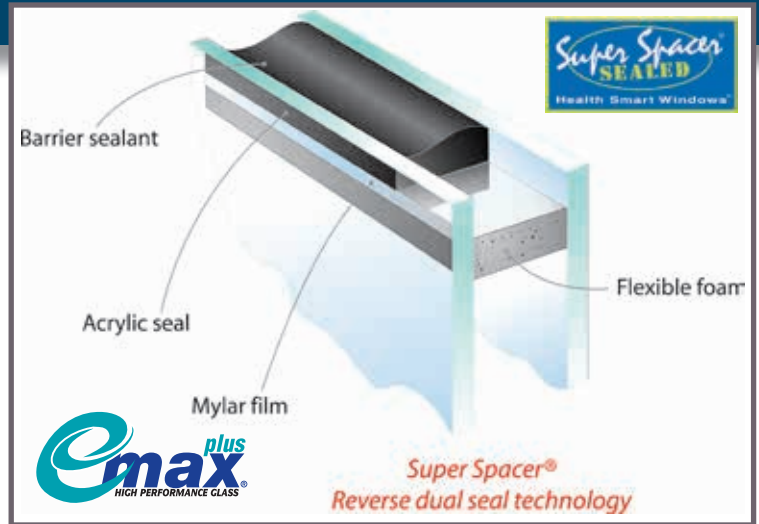

Emax Ultra® High Performance Glass System

For maximum energy efficiency, savings and comfort, ViWinTech offers optional Emax Plus glass on the Signature series window line. Emax Plus® utilizes SuperSpacer® and a specially formulated invisible coating that is bonded to the interior surface of the insulating glass unit. This coating actually blocks long wave (heat) radiation by reflecting it back to its source. This specially formulated coating is coupled with an inert gas that provides additional insulating value to help slow down the transfer of heat from the outside in the summer or inside in the winter.

What does this mean to you? Energy savings. In the summer, the sun is high in the sky. Visible light from the sun strikes the earth and is converted to long wave heat radiation. Your home can actually absorb this heat radiation, even though the sun is not shining directly through the windows. Emax glass reflects this unwanted heat back outside, helping to reduce the load on your air conditioner, and also reduce your energy costs.